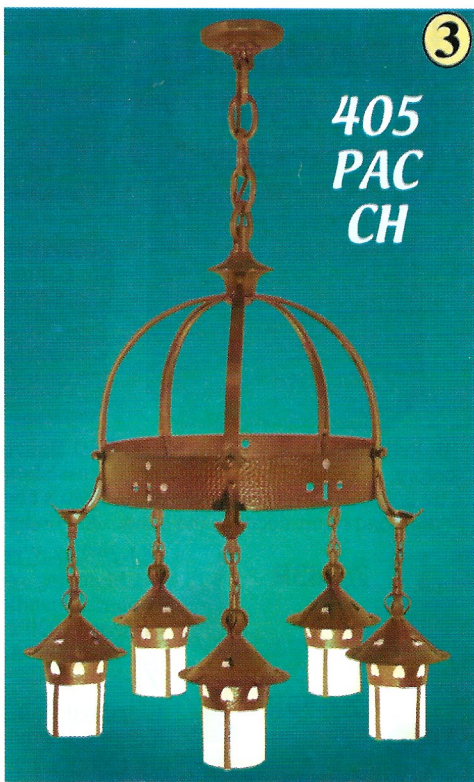

403-TAC-CH

409 NAC-CH

405 PAC-CH

278-EPL

282-LES

Solid Lost Wax Cast Brass

Matching Art Deco Slip Shade fixtures by Lincoln--Free Shades

278-EPL Here's a big step up in quality (from what's available). Lost Wax cast Brass (not pot metal) 2 light pendent by Lincoln. One price buys the fixture & shades set. 32" tall by 8" widest. Can be shortened to 24" with finial; 20" without finial. Hi/lo finish and lacquered; a lovely companion to 279.

279-5LL Lincoln 5 slip shade light.

Solid lost wax cast brass (not pot metal), hi/lo finish. 29 1/2" tall but can be shortened to 20

279-5LL

Gustav Stickley "Heart Lantern" Lights

From samples and the reference: "Collected Works of Gustav Stickley", we present three outstanding re-created lights. Solid copper hammered surfaces that took thousands of hammer blows. These are the best A&C lights a restorer could hope to find. We even use Rayon covered wire as they did in 1905 and hand fashioned our own solid copper chain. And while the originals cost 10-20K or more (!), the "look" and hand made quality can be had at a fraction of that cost with a UL approved rating.

403-TAC-CH What a lovely little light for a small room or bath. 35" tall (shortest 29"); 16" spread; ea heart lantern accepts 100 watt bulb

405-PAC-CH Nice light for the parlor; dining room or larger bedroom. 47" tall (shortest 36"); 23 1/2" spread; ea lantern accepts 100 watt bulb

409-NAC-CH Big light for the living room or where significant light (and impression) is desired. 52" tall (shortest 41"); 33" spread; each heart lantern can accept 100 watt bulb.

Enlarged solid copper chain on the 5 & 9 lights. Lights are shortened by removing links of chain which we can do for you. Lights can be lengthened by adding chain, optional purchase.