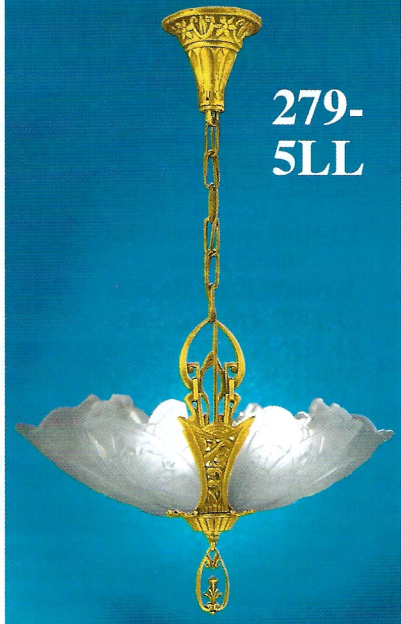

403-TAC-CH

409 NAC-CH

405 PAC-CH

278-EPL

282-LES

Solid Lost Wax Cast Brass

Matching Art Deco Slip Shade fixtures by Lincoln--Free Shades

278-EPL Here's a big step up in quality (from what's available). Lost Wax cast Brass (not pot metal) 2 light pendent by Lincoln. One price buys the fixture & shades set. 32" tall by 8" widest. Can be shortened to 24" with finial; 20" without finial. Hi/lo finish and lacquered; a lovely companion to 279.

279-5LL Lincoln 5 slip shade light.

Solid lost wax cast brass (not pot metal), hi/lo finish. 29 1/2" tall but can be shortened to 20

279-5LL

Gustav Stickley "Heart Lantern" Lights

From samples and the reference: "Collected Works of Gustav Stickley", we present three outstanding re-created lights. Solid copper hammered surfaces that took thousands of hammer blows. These are the best A&C lights a restorer could hope to find. We even use Rayon covered wire as they did in 1905 and hand fashioned our own solid copper chain. And while the originals cost 10-20K or more (!), the "look" and hand made quality can be had at a fraction of that cost with a UL approved rating.

403-TAC-CH What a lovely little light for a small room or bath. 35" tall (shortest 29"); 16" spread; ea heart lantern accepts 100 watt bulb

405-PAC-CH Nice light for the parlor; dining room or larger bedroom. 47" tall (shortest 36"); 23 1/2" spread; ea lantern accepts 100 watt bulb

409-NAC-CH Big light for the living room or where significant light (and impression) is desired. 52" tall (shortest 41"); 33" spread; each heart lantern can accept 100 watt bulb.

Enlarged solid copper chain on the 5 & 9 lights. Lights are shortened by removing links of chain which we can do for you. Lights can be lengthened by adding chain, optional purchase.