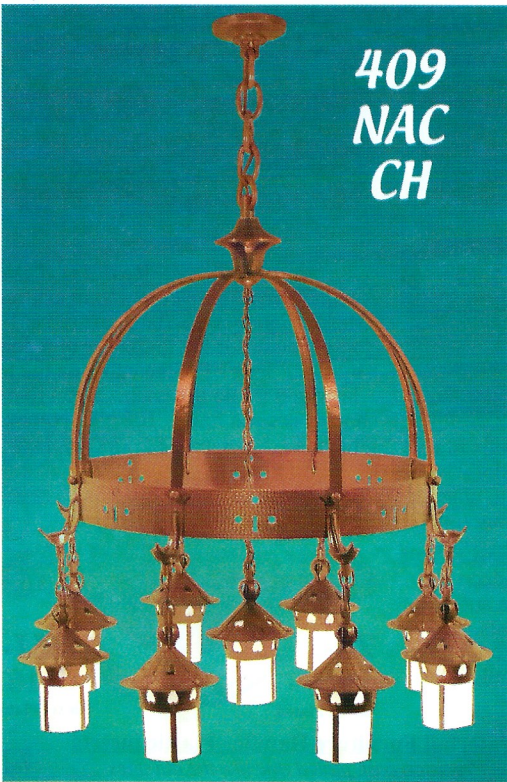

403-TAC-CH

409 NAC-CH

405 PAC-CH

278-EPL

282-LES

Solid Lost Wax Cast Brass

Matching Art Deco Slip Shade fixtures by Lincoln--Free Shades

278-EPL Here's a big step up in quality (from what's available). Lost Wax cast Brass (not pot metal) 2 light pendent by Lincoln. One price buys the fixture & shades set. 32" tall by 8" widest. Can be shortened to 24" with finial; 20" without finial. Hi/lo finish and lacquered; a lovely companion to 279.

279-5LL Lincoln 5 slip shade light.

Solid lost wax cast brass (not pot metal), hi/lo finish. 29 1/2" tall but can be shortened to 20

279-5LL

Gustav Stickley "Heart Lantern" Lights

From samples and the reference: "Collected Works of Gustav Stickley", we present three outstanding re-created lights. Solid copper hammered surfaces that took thousands of hammer blows. These are the best A&C lights a restorer could hope to find. We even use Rayon covered wire as they did in 1905 and hand fashioned our own solid copper chain. And while the originals cost 10-20K or more (!), the "look" and hand made quality can be had at a fraction of that cost with a UL approved rating.

403-TAC-CH What a lovely little light for a small room or bath. 35" tall (shortest 29"); 16" spread; ea heart lantern accepts 100 watt bulb

405-PAC-CH Nice light for the parlor; dining room or larger bedroom. 47" tall (shortest 36"); 23 1/2" spread; ea lantern accepts 100 watt bulb

409-NAC-CH Big light for the living room or where significant light (and impression) is desired. 52" tall (shortest 41"); 33" spread; each heart lantern can accept 100 watt bulb.

Enlarged solid copper chain on the 5 & 9 lights. Lights are shortened by removing links of chain which we can do for you. Lights can be lengthened by adding chain, optional purchase.