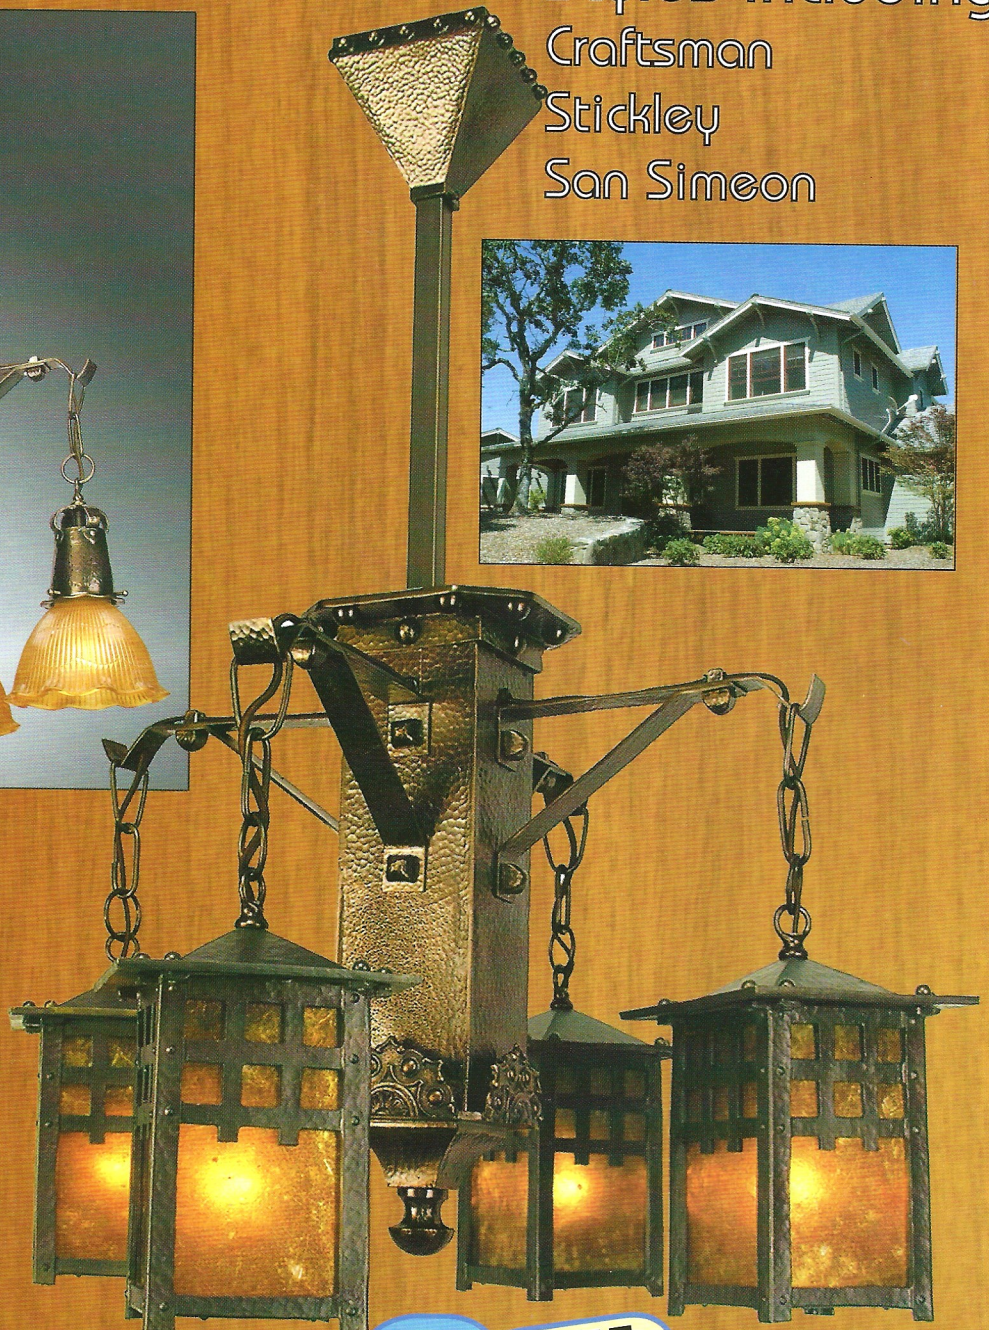

# ARTS & CRAFTS

Styles including:  
Craftsman  
Stickley  
San Simeon

## The J. Morgan Chandelier

**292-4AC-CH** Inspired by the classic hammered styles of pure "arts & crafts". This version comes with either amber or frosted shades measuring 8 1/2" h x 6 1/4" dia. \$1,395.00

**292-4LN-CH** The lantern version features a hammered finish and amber mica panes. Lanterns measure 8 3/4" h x 5 3/4" w. \$1,795.00

*Both of these unique chandeliers measure 44" overall height x 25" wide. Can be shortened to 22 1/4" minimum.*