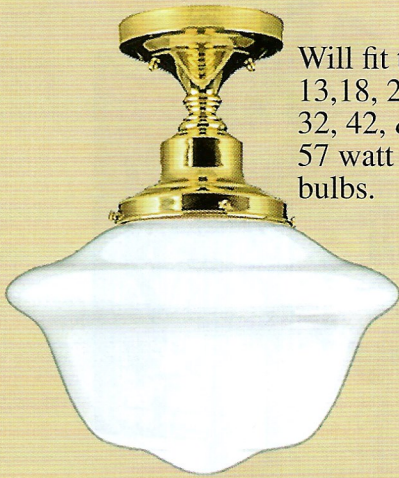

Single Shade Ceiling Fixtures

Other 4" fitter shade options:

Will fit the 13, 18, 26, 32, 42, & 57 watt bulbs.

18-CCL-6CF

0161GF 11 5/8" h

0155G 8 1/4" h
0156G 10 1/2" h

17-CCL-4CF with 094G Shade

17-CCL-4CF with 085G Shade

0161G 11 5/8" h

095G 6 1/2" h

17-DKCCL-4CF with 094G Shade

17-DKCCL-4CF with 085G Shade

18-DKCCL-6CF

0172G 7 1/2" h

096G 7" h

17-NCCL-4CF with 094G Shade

17-NCCL-4CF with 085G Shade

18-NCCL-6CF

0198G 10 1/2" h

17-CCL-4CF Close ceiling light in polished brass. Shown and comes complete with shades 094G or 085G.* 4" fitter. \$128.00
 17-DKCCL-4CF Close ceiling light in antiqued brass. Shown and comes complete with shades 094G or 085G.* 4" fitter. \$137.00
 17-NCCL-4CF Close ceiling light in nickel plated brass. Shown and comes complete with shades 094G or 085G.* 4" fitter. \$137.00
 18-CCL-6CF Close ceiling light in polished brass. Shown and comes complete with school house shade 084G.* 6" fitter. \$204.00
 18-DKCCL-6CF Close ceiling light in antiqued brass. Shown and comes complete with school house shade 084G.* 6" fitter. \$224.00
 18-NCCL-6CF Close ceiling light in nickel plated brass. Shown and comes complete with school house shade 084G.* 6" fitter. \$224.00