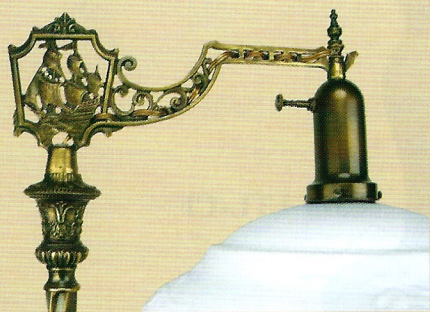

# Nouveau & Nautical Bridge Lamps

Two stylish energy saving, GREEN, Electronic CF bridge lamps and one elegant torchiere lamp. One bridge lamp comes in a lovely Art Nouveau motif and the other in a nautical ship's decor. Either can be supplied with the fine opalescent glass shade (The Katherine) or the leaded shade (0114G). The torchiere comes complete with shade.

Normally supplied with 26 watt ballasts and bulbs in a 4100 Kelvin hue. This gives a wonderful reading light and is far superior to a 150 watt incandescent bulb while remaining nearly 6 times more efficient. This combination is Energy Star 4 rated. Standard antique brass finish. *We also offer two of these lamps fitted for incandescent bulbs. See below.*