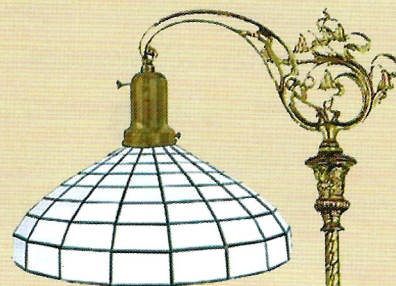

# Nouveau & Nautical Bridge Lamps

Two stylish energy saving, GREEN, Electronic CF bridge lamps and one elegant torchiere lamp. One bridge lamp comes in a lovely Art Nouveau motif and the other in a nautical ship's decor. Either can be supplied with the fine opalescent glass shade (The Katherine) or the leaded shade (0114G). The torchiere comes complete with shade.

130-KBDG-CF  
Detail

132-LBDG-CF  
Detail

0114G Shade

The Katherine Shade

130-KBDG-CF

132-LBDG-CF  
or  
132-LBDG-2

133-TOR-CF  
133-TOR-PL

130-BDG-CF  
Base Detail

Normally supplied with 26 watt ballasts and bulbs in a 4100 Kelvin hue. This gives a wonderful reading light and is far superior to a 150 watt incandescent bulb while remaining nearly 6 times more efficient. This combination is Energy Star 4 rated. Standard antique brass finish. *We also offer two of these lamps fitted for incandescent bulbs. See below.*