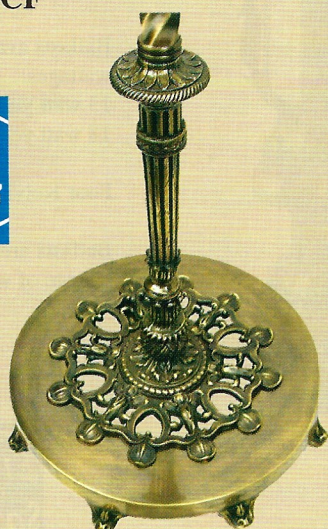

# Nouveau & Nautical Bridge Lamps

Two stylish energy saving, GREEN, Electronic CF bridge lamps and one elegant torchiere lamp. One bridge lamp comes in a lovely Art Nouveau motif and the other in a nautical ship's decor. Either can be supplied with the fine opalescent glass shade (The Katherine) or the leaded shade (0114G). The torchiere comes complete with shade.

130-KBDG-CF  
Detail

132-LBDG-CF  
Detail

0114G Shade

The Katherine Shade

130-KBDG-CF

132-LBDG-CF  
or  
132-LBDG-2

133-TOR-CF  
133-TOR-PL

130-BDG-CF  
Base Detail

Normally supplied with 26 watt ballasts and bulbs in a 4100 Kelvin hue. This gives a wonderful reading light and is far superior to a 150 watt incandescent bulb while remaining nearly 6 times more efficient. This combination is Energy Star 4 rated. Standard antique brass finish. *We also offer two of these lamps fitted for incandescent bulbs. See below.*