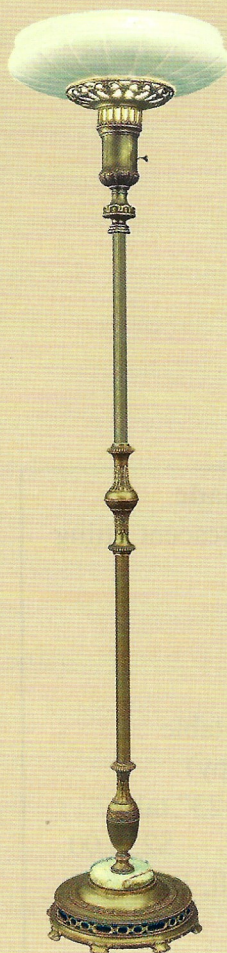

# Nouveau & Nautical Bridge Lamps

Two stylish energy saving, GREEN, Electronic CF bridge lamps and one elegant torchiere lamp. One bridge lamp comes in a lovely Art Nouveau motif and the other in a nautical ship's decor. Either can be supplied with the fine opalescent glass shade (The Katherine) or the leaded shade (0114G). The torchiere comes complete with shade.

130-KBDG-CF  
Detail

132-LBDG-CF  
Detail

0114G Shade

The Katherine Shade

130-KBDG-CF

132-LBDG-CF  
or  
132-LBDG-2

133-TOR-CF  
133-TOR-PL

130-BDG-CF  
Base Detail

Normally supplied with 26 watt ballasts and bulbs in a 4100 Kelvin hue. This gives a wonderful reading light and is far superior to a 150 watt incandescent bulb while remaining nearly 6 times more efficient. This combination is Energy Star 4 rated. Standard antique brass finish. *We also offer two of these lamps fitted for incandescent bulbs. See below.*

- 130-KBDG-CF With Katherine shade. \$395.00
- 130-LBDG-CF With leaded shade. \$395.00
- 132-KBDG-CF With Katherine shade. \$395.00
- 132-LBDG-CF With leaded shade. \$395.00
- 132-KBDG-2 Katherine, incandescent. \$332.80
- 132-LBDG-2 Leaded, incandescent. \$332.80
- 133-TOR-CF Torchiere CF with shade. \$495.00
- 133-TOR-PL Torchiere incandescent. \$474.50