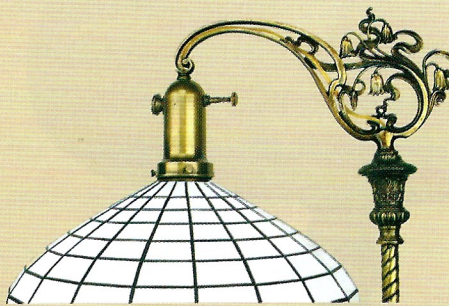

# Nouveau & Nautical Bridge Lamps

Two stylish energy saving, GREEN, Electronic CF bridge lamps and one elegant torchiere lamp. One bridge lamp comes in a lovely Art Nouveau motif and the other in a nautical ship's decor. Either can be supplied with the fine opalescent glass shade (The Katherine) or the leaded shade (0114G). The torchiere comes complete with shade.

130-KBDG-CF  
Detail

132-LBDG-CF  
Detail

0114G Shade

The Katherine Shade

130-KBDG-CF

132-LBDG-CF  
or  
132-LBDG-2

133-TOR-CF  
133-TOR-PL

130-BDG-CF  
Base Detail

Normally supplied with 26 watt ballasts and bulbs in a 4100 Kelvin hue. This gives a wonderful reading light and is far superior to a 150 watt incandescent bulb while remaining nearly 6 times more efficient. This combination is Energy Star 4 rated. Standard antique brass finish. *We also offer two of these lamps fitted for incandescent bulbs. See below.*