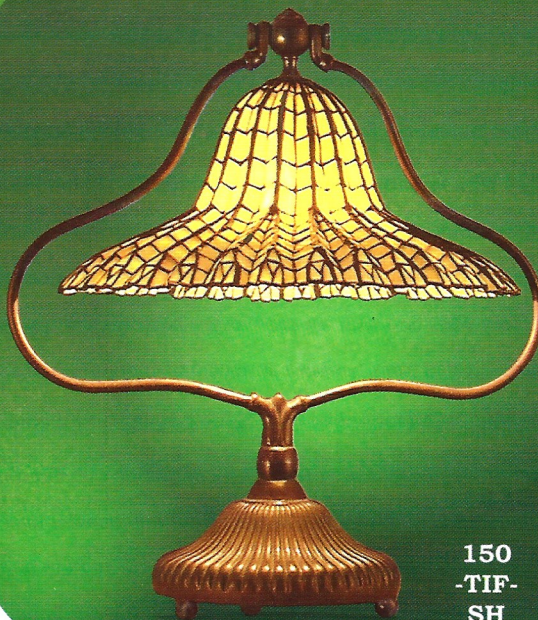

152
-TIF-
LL

**Real Bronze Base Tiffany
Lamp Reproductions**

Beautiful Stained glass shades,
made by hand; the way Tiffany did,
on solid Lost Wax cast **Bronze**
bases. No cheap white metal here.

Quality

None better in the world !!

150-TIF-SH

Height: 20 1/2" x Width: 18 1/2"
Tiffany's Famous "Straw Hat" lamp

151
-TIF-
DF

150
-TIF-
SH

154
-ANU-
DW

151-TIF-DF

Height: 29 1/2" by Width: 23"
Famous "Dragon Fly" Lamp
Over 700 pieces of glass in the shade

153-ANU-SW

Height: 22" x Width: 11 1/2"
Nice Art Nouveau light with two sockets for
40 watts each. Copied but never seen with
the dual sockets like we provide.

152-TIF-LL

Height: 28" x Width: 23"
Tiffany's Lilly Lamp (top)

154-ANU-DW

Height: 29" x Width: 17" (2 female forms)
Art Nouveau table lamp

314-QGS-PL

(brass) Height: 33.5" x Width: 21.5"
Williamson Portable Lamp. The inspiration
comes from many requests to make our
Newel Post lamp into a table lamp.