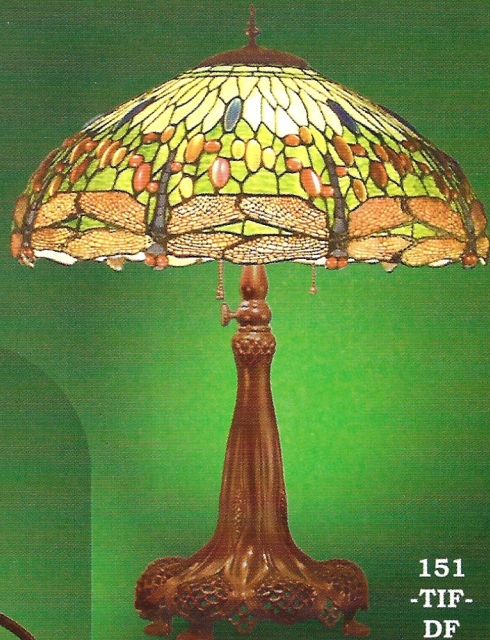

152
-TIF-
LL

**Real Bronze Base Tiffany
Lamp Reproductions**

Beautiful Stained glass shades,
made by hand; the way Tiffany did,
on solid Lost Wax cast **Bronze**
bases. No cheap white metal here.

Quality

None better in the world !!

150-TIF-SH

Height: 20 1/2" x Width: 18 1/2"
Tiffany's Famous "Straw Hat" lamp

151
-TIF-
DF

150
-TIF-
SH

154
-ANU-
DW

151-TIF-DF

Height: 29 1/2" by Width: 23"
Famous "Dragon Fly" Lamp
Over 700 pieces of glass in the shade

153-ANU-SW

Height: 22" x Width: 11 1/2"
Nice Art Nouveau light with two sockets for
40 watts each. Copied but never seen with
the dual sockets like we provide.

152-TIF-LL

Height: 28" x Width: 23"
Tiffany's Lilly Lamp (top)

314
-QGS-
PL

153
-ANU-
SW

7006-TL

Bronzed zinc base... Height: 24" x Width: 14"
For a nice look at a reasonable price, we
present an Arts & Crafts (Mission) leaded glass
table light. Nice Corinthian column base with
dual pull sockets.