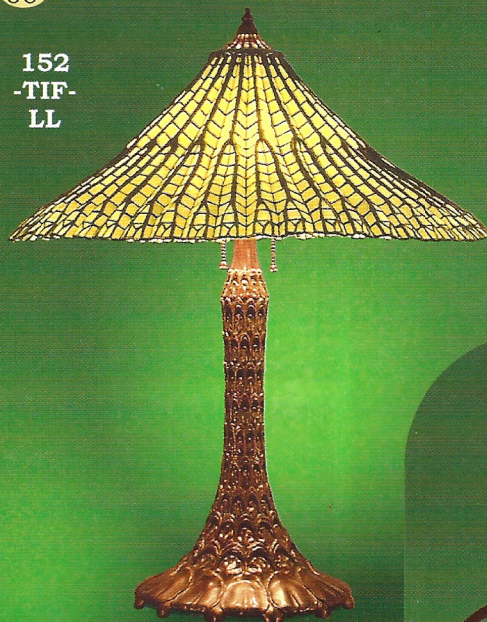

152
-TIF-
LL

**Real Bronze Base Tiffany
Lamp Reproductions**

Beautiful Stained glass shades,
made by hand; the way Tiffany did,
on solid Lost Wax cast **Bronze**
bases. No cheap white metal here.

Quality

None better in the world !!

150-TIF-SH

Height: 20 1/2" x Width: 18 1/2"
Tiffany's Famous "Straw Hat" lamp

151
-TIF-
DF

150
-TIF-
SH

154
-ANU-
DW

151-TIF-DF

Height: 29 1/2" by Width: 23"
Famous "Dragon Fly" Lamp
Over 700 pieces of glass in the shade

153-ANU-SW

Height: 22" x Width: 11 1/2"
Nice Art Nouveau light with two sockets for
40 watts each. Copied but never seen with
the dual sockets like we provide.

152-TIF-LL

Height: 28" x Width: 23"
Tiffany's Lilly Lamp (top)

154-ANU-DW

Height: 29" x Width: 17" (2 female forms)
Art Nouveau table lamp

314-QGS-PL

(brass) Height: 33.5" x Width: 21.5"
Williamson Portable Lamp. The inspiration
comes from many requests to make our
Newel Post lamp into a table lamp.