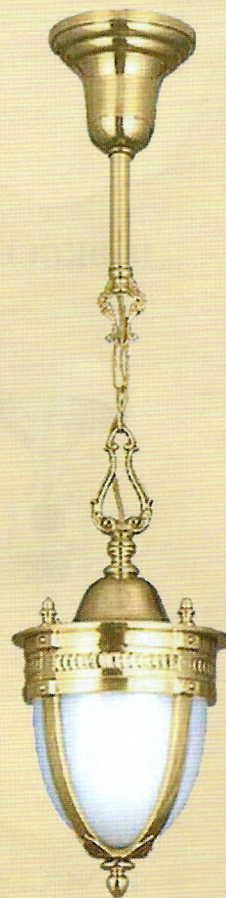

Wexham & Knight's Helm

769-EP-CF
with butterscotch
art glass

769-DKCCL-CF
with marble art glass

768-PRC-CF
with butterscotch
art glass

765-PRC-CF

764-DKCCL-CF

764-PR-CF

Knight's Helm

- 764-CCL-CF** Close ceiling light in polished brass.
7 1/2" diameter x 14 1/2" h. *(not shown)* \$245.00
- 764-DKCCL-CF** Close ceiling light in antique brass.
\$265.00
- 765-PRC-CF** Sconce/porch light in polished brass.
7 1/2" diameter x 15 1/2" h. \$446.00
- 765-DKPRC-CF** Close ceiling light in antique brass.
(not shown) \$466.00
- 764-PR-CF** Single ceiling light in polished brass.
7 1/2" diameter x 39" h. Can be shortened \$446.00
- 764-DKPR-CF** Single ceiling light in antique brass.
(not shown) \$466.00

Please specify shade color when ordering. All lights take the 13, 18 or 26 watt bulbs.

Wexham

- 768-PRC-CF** Sconce/porch light in polished brass.
7" diameter x 18"h. \$285.00
- 768-DKPRC-CF** Sconce/porch light in antique brass. *(not shown)* \$305.00
- 769-CCL-CF** Close ceiling light in polished brass.
7" diameter x 18"h. *(not shown)* \$348.00
- 769-DKCCL-CF** Close ceiling light in antique brass. \$368.00
- 769-EP-CF** Single ceiling light in polished brass.
7" diameter x 18"h. \$370.00
- 769-DKEP-CF** Single ceiling light in antique brass.
(not shown) \$390.00