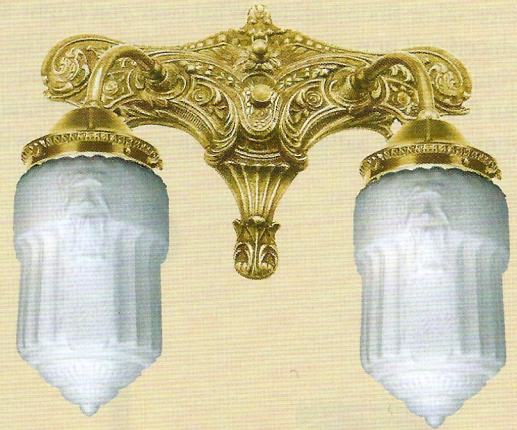

Victoriana Sconces

500-410-CF

504-409-CF

500-DK409-CF

504-DK409-CF

500-N410-CF

504-N410-CF

3 Light Sconce

500-410-CF Sconce in polished brass with 0410G shade. 23 1/2" w x 11" h x 7 1/4" d. \$345.00

500-DK409-CF Sconce in antique brass with 0409G shade. 23 1/2" w x 11" h x 7 1/4" d. \$365.00

500-N409-CF Sconce in nickel plated brass with 0410G shade. 23 1/2" w x 11" h x 7 1/4" d. \$365.00

2 Light Sconce

504-410-CF Sconce in polished brass with 0410G shade. 12 1/2" w x 15" h x 5 1/2" d. \$345.00

504-DK410-CF Sconce in antique brass with 0410G shade. 12 1/2" w x 15" h x 5 1/2" d. \$365.00

504-N409-CF Sconce in nickel plated brass with 0409G shade. 12 1/2" w x 15" h x 5 1/2" d. \$365.00

Please specify shade style when ordering. All lights take the 13 or 18 watt bulbs.

The 500 & 504 Series "Victoriana" Sconces all have 3 1/2" fitters and will accept the 0409G or 04010G shades.

See page 11 for more details.