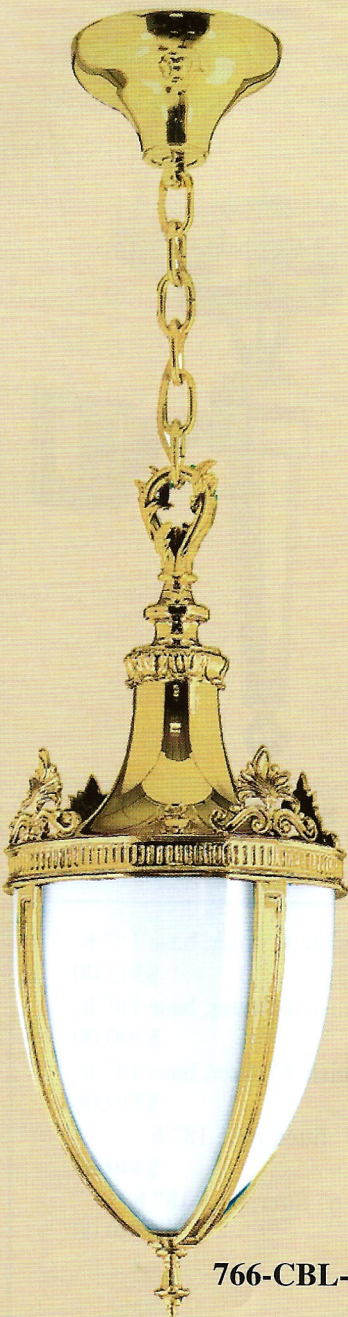

Large Outdoor Sconces & Pendant

766-CBL-CF

767-DKPRC-CF

777-BES-CF

These large outdoor fixtures are capable of accommodating the 57 watt CF bulbs. This will give you the equivalent of a 300 watt incandescent bulb at 1/6 the energy consumption.

Perfect for commercial applications.

Ballast:

- One needed for every two lamps
- Ballast must be within 6 feet of socket & bulb
- Can be mounted anywhere

Custom Hickey:
designed & manufactured
by Vintage Hardware

766-CBL-CF Knight's Helm pendant in polished brass. 10 1/2" dia. x 41" h.* \$1,348.00
766-DKCBL-CF Knight's Helm pendant in antique brass. (not shown) 10 1/2" dia. x 41" h.* \$1,388.00
767-PRC-CF Knight's Helm sconce in polished brass. (not shown) 10 1/2" dia. x 26" h. \$1,348.00
767-DKPRC-CF Knight's Helm sconce in antique brass. 10 1/2" dia. x 26" h. \$1,388.00

777-BES-CF French Quarter sconce in polished brass. 15" dia. x 32" h. \$1,640.00
777-DKBES-CF French Quarter sconce in antique brass. (not shown) 15" dia. x 32" h. \$1,680.00

* The pendant can be ordered to most any length desired, please specify when ordering.