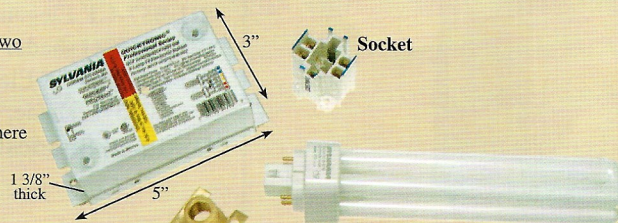

Large Outdoor Sconces & Pendant

766-CBL-CF

767-DKPRC-CF

777-BES-CF

These large outdoor fixtures are capable of accommodating the 57 watt CF bulbs. This will give you the equivalent of a 300 watt incandescent bulb at 1/6 the energy consumption.

Perfect for commercial applications.

Ballast:

- One needed for every two lamps
- Ballast must be within 6 feet of socket & bulb
- Can be mounted anywhere

Custom Hickey:
designed & manufactured
by Vintage Hardware