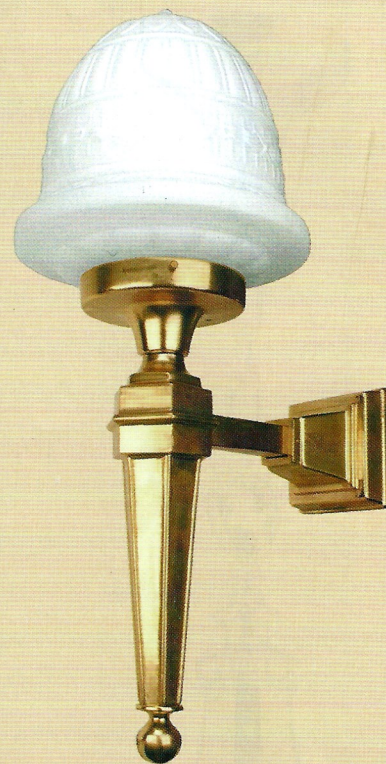

Large Outdoor/ Entry Sconces

810-050-CF

810-157-CF

811-157-CF

810-103-CF

810-050-CF Elegant entry sconce in cast iron, black finish. 6" fitter, base 18" h.
With 050G shade. \$342.00

810-103-CF Elegant entry sconce in cast iron, black finish. 6" fitter, base 18" h.
With 0103G shade. \$390.00

810-157-CF Elegant entry sconce in cast iron, black finish. 6" fitter, base 18" h.
With 0157G shade. \$319.00

811-057-CF Elegant entry sconce in polished brass. 6" fitter, base 18" h.
With 0157G shade. \$449.00

811-DK057-CF Elegant entry sconce in antique brass. 6" fitter, base 18" h.
With 0157G shade. (not shown) \$489.00

Optional Shades:

050G Shade \$41.60
(12" w x 12" h)

0157G Shade \$18.20
(11 1/2" w x 13" h)

0206G Shade \$67.60
(9" w x 16 1/2" h)

0103G Shade \$95.00
(9" w x 16 1/2" h)

- All of the above fixtures are also available with incandescent wiring and can take up to a 200 watt bulb. Please inquire.
- 57 watts is the maximum CF bulb these fixtures can take, but smaller bulbs may be used. Please specify.