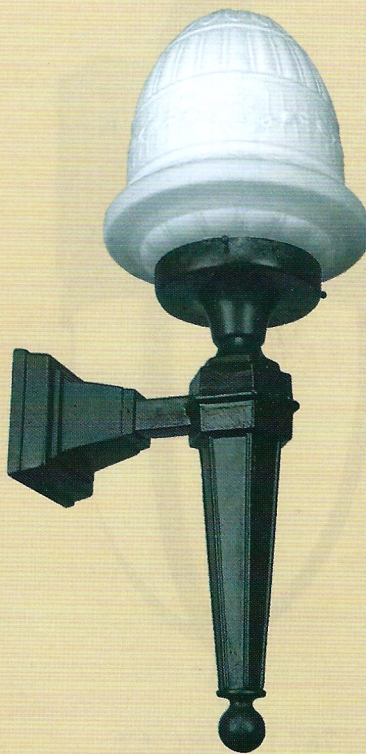

Large Outdoor/ Entry Sconces

810-050-CF

810-157-CF

811-157-CF

810-103-CF

810-050-CF Elegant entry sconce in cast iron, black finish. 6" fitter, base 18" h.
With 050G shade. \$342.00

810-103-CF Elegant entry sconce in cast iron, black finish. 6" fitter, base 18" h.
With 0103G shade. \$390.00

810-157-CF Elegant entry sconce in cast iron, black finish. 6" fitter, base 18" h.
With 0157G shade. \$319.00

811-057-CF Elegant entry sconce in polished brass. 6" fitter, base 18" h.
With 0157G shade. \$449.00

811-DK057-CF Elegant entry sconce in antique brass. 6" fitter, base 18" h.
With 0157G shade. (not shown) \$489.00

Optional Shades:

050G Shade \$41.60
(12" w x 12" h)

0157G Shade \$18.20
(11 1/2" w x 13" h)