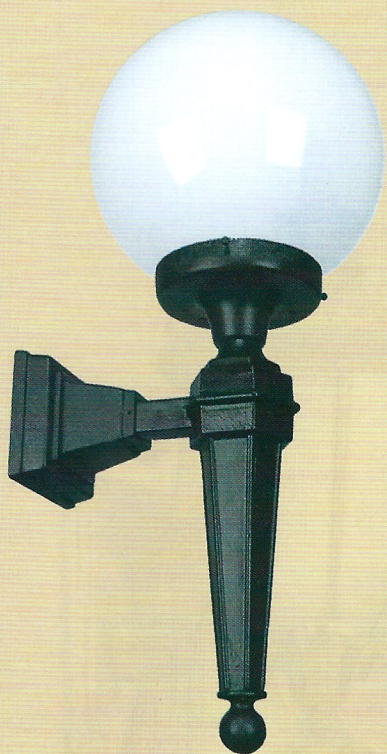

Large Outdoor/ Entry Sconces

810-050-CF

810-157-CF

811-157-CF

810-103-CF

810-050-CF Elegant entry sconce in cast iron, black finish. 6" fitter, base 18" h.
With 050G shade. \$342.00

810-103-CF Elegant entry sconce in cast iron, black finish. 6" fitter, base 18" h.
With 0103G shade. \$390.00

810-157-CF Elegant entry sconce in cast iron, black finish. 6" fitter, base 18" h.
With 0157G shade. \$319.00

811-057-CF Elegant entry sconce in polished brass. 6" fitter, base 18" h.
With 0157G shade. \$449.00

811-DK057-CF Elegant entry sconce in antique brass. 6" fitter, base 18" h.
With 0157G shade. (not shown) \$489.00

Optional Shades:

050G Shade \$41.60
(12" w x 12" h)

0157G Shade \$18.20
(11 1/2" w x 13" h)