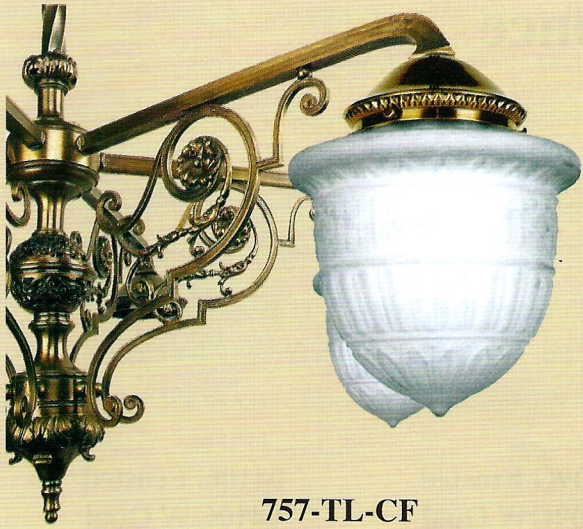

The Townshend Chandelier

757-TL-CF
Detail

757-TL-CF
Long Version

757-TL-CF
Detail

757-TL-CF
Short Version

This fixture will accept either six 13 watt, 18 watt or 26 watt compact fluorescent bulbs. All are Energy Star 4 rated. The diameter is 35" and the minimum height is 24". The long version is supplied with a 44" overall length. We can adjust the height to most lengths desired, however, lengths over 44" require an extension kit at additional charge.

757-TL-CF The Townshend chandelier includes our 0155G shade but will accept any of our other 4" fitter shades. Please specify. Standard antique brass finish
\$1,250.00

Our shade options include any of these models to the right.

0156G - \$75.40
height = 10 1/2"

0155G - \$45.50
height = 8 1/4"

0172G - \$45.50
height = 7 1/2"

094G - \$20.80
height = 6 1/2"

085G - \$18.20
height = 8"