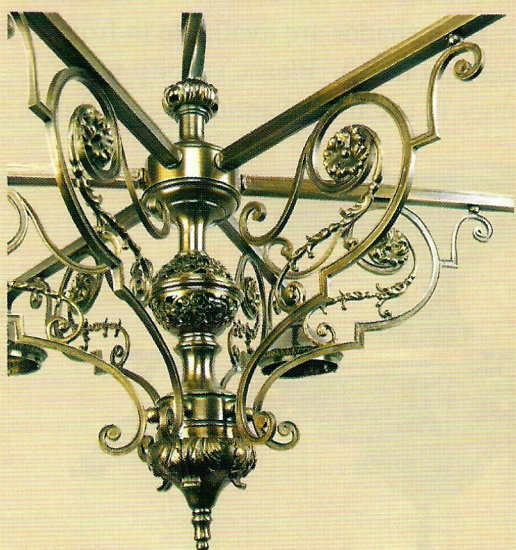

The Townshend Chandelier

757-TL-CF
Detail

757-TL-CF
Long Version

757-TL-CF
Detail

757-TL-CF
Short Version

This fixture will accept either six 13 watt, 18 watt or 26 watt compact fluorescent bulbs. All are Energy Star 4 rated. The diameter is 35" and the minimum height is 24". The long version is supplied with a 44" overall length. We can adjust the height to most lengths desired, however, lengths over 44" require an extension kit at additional charge.

757-TL-CF The Townshend chandelier includes our 0155G shade but will accept any of our other 4" fitter shades. Please specify. Standard antique brass finish
\$1,250.00

Our shade options include any of these models to the right.