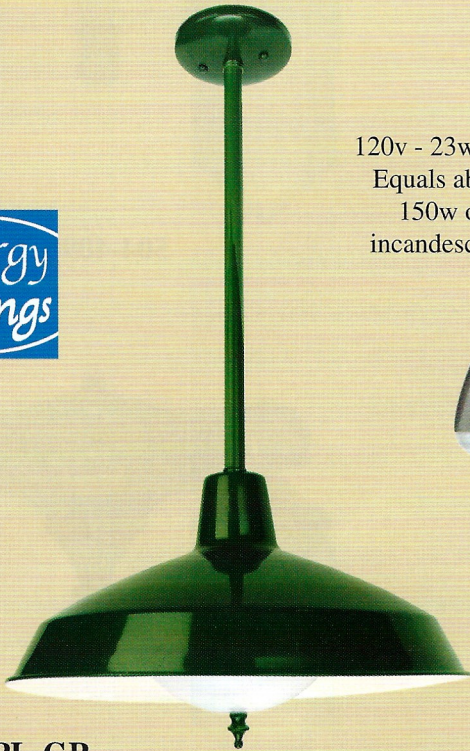

Barn Lights

These turn of the century lights had several names: Barn Lights or Gas Station Lights or simply Commercial or Shop Lights. What ever you might wish to call them, they have been faithfully reproduced and now meet all UL requirements. The indoor ceiling lights are available either as Electronic Compact Fluorescent or standard incandescent fixtures. Either can be ordered with or without the optional bulb shield and decorative finial. The CF lights normally are supplied with an electronic 26 watt ballast & bulb but can be fitted with lower wattages.

120v - 23w CFL
Equals about
150w of
incandescent.

UL Approved
for wet locations
outdoors

BR-38

242-CFPL-GR

244-CFPL-DK

241-INS-GR

243-INS-DK

241-INS-GR Wall Light - 1/2NPS pipe, green, incandescent.
16" shade dia. x 27 1/2" w x 16"h. \$175.00
242-INPL-GR Hanging pipe light, green, incandescent *
16" dia, x 47"h. \$135.00
242-CFPL-GR Hanging pipe light, green, electronic CF *
16" dia, x 47"h. \$157.00
243-INS-DK Wall Light-1/2NPS pipe, antique bronze color,
incandescent. 16" shade dia. x 27 1/2" w x 16"h. \$175.00
244-INPL-DK Hanging pipe light, antique bronze color,
incandescent* 16" dia, x 54"h. \$135.00

244-CFPL-DK Hanging pipe light, antique bronze color,
electronic CF* 16" dia, x 54"h. \$157.00
245-INS-WH Wall Light - 1/2NPS pipe, white color (not shown)
incandescent. 16" shade dia. x 27 1/2" w x 16"h. \$175.00
246-INPL-WH Hanging pipe light, white color, (not shown)
incandescent* 16" dia, x 47"h. \$135.00
246-CFPL-WH Hanging pipe light, white color, (not shown)
electronic CF* 16" dia, x 47"h. \$157.00
* All of the hanging lights can be ordered to most any length
desired, please specify whn ordering.