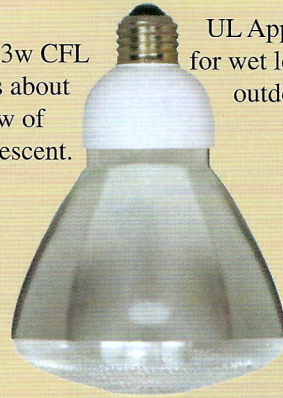

Barn Lights

These turn of the century lights had several names: Barn Lights or Gas Station Lights or simply Commercial or Shop Lights. What ever you might wish to call them, they have been faithfully reproduced and now meet all UL requirements. The indoor ceiling lights are available either as Electronic Compact Fluorescent or standard incandescent fixtures. Either can be ordered with or without the optional bulb shield and decorative finial. The CF lights normally are supplied with an electronic 26 watt ballast & bulb but can be fitted with lower wattages.

120v - 23w CFL
Equals about
150w of
incandescent.

UL Approved
for wet locations
outdoors

BR-38

242-CFPL-GR

244-CFPL-DK

241-INS-GR

243-INS-DK

241-INS-GR Wall Light - 1/2NPS pipe, green, incandescent.
16" shade dia. x 27 1/2" w x 16"h. \$175.00
242-INPL-GR Hanging pipe light, green, incandescent *
16" dia, x 47"h. \$135.00
242-CFPL-GR Hanging pipe light, green, electronic CF *
16" dia, x 47"h. \$157.00
243-INS-DK Wall Light-1/2NPS pipe, antique bronze color,
incandescent. 16" shade dia. x 27 1/2" w x 16"h. \$175.00
244-INPL-DK Hanging pipe light, antique bronze color,
incandescent* 16" dia, x 54"h. \$135.00