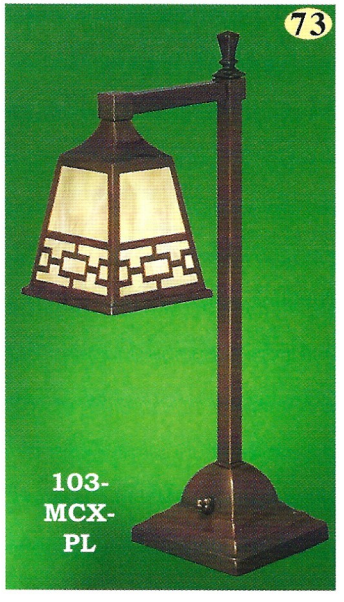

**103-MCX-PL** Single light. Brass chain shade motif, table lamp. Choose the glass color of your choice on the shade page. Has base switch and a polarized plug. 21 1/2" tall; Base is 6"sq; from back of the base to tip of the shade: 13" projection.

**110-BCX-PL** Large Brass chain shade motif, table lamp. Choose the glass color of your choice on the shade page. Has two pull chain sockets inside the shade and a polarized plug. 27 1/2" tall; Base: 6 3/4"sq; Actual shade is 17 1/2" on all sides (8" tall by itself).

**579-DJX-EP**  
**580-DCX-EP**  
**596-QJX-CH**  
 Antiqued Mission (Arts & Crafts) fixtures

They are complete with brass and art glass shades. All have the same basic measurements: Ht: 44", Shortest: 22", Spread: 25". High quality shades reproduced from the Reliance Company (Circa 1910) selection of metal shades. Choose the color of art glass that you like as well as the design of metal shade and either two or four arms

**104-DCX-PL** Double light. Brass chain shade motif, table lamp. Choose the glass color of your choice on the shade page. Has base switch and a polarized plug. 21 1/2" tall; Base is 6"sq; width from shade edge to shade edge is 18". Attractive.