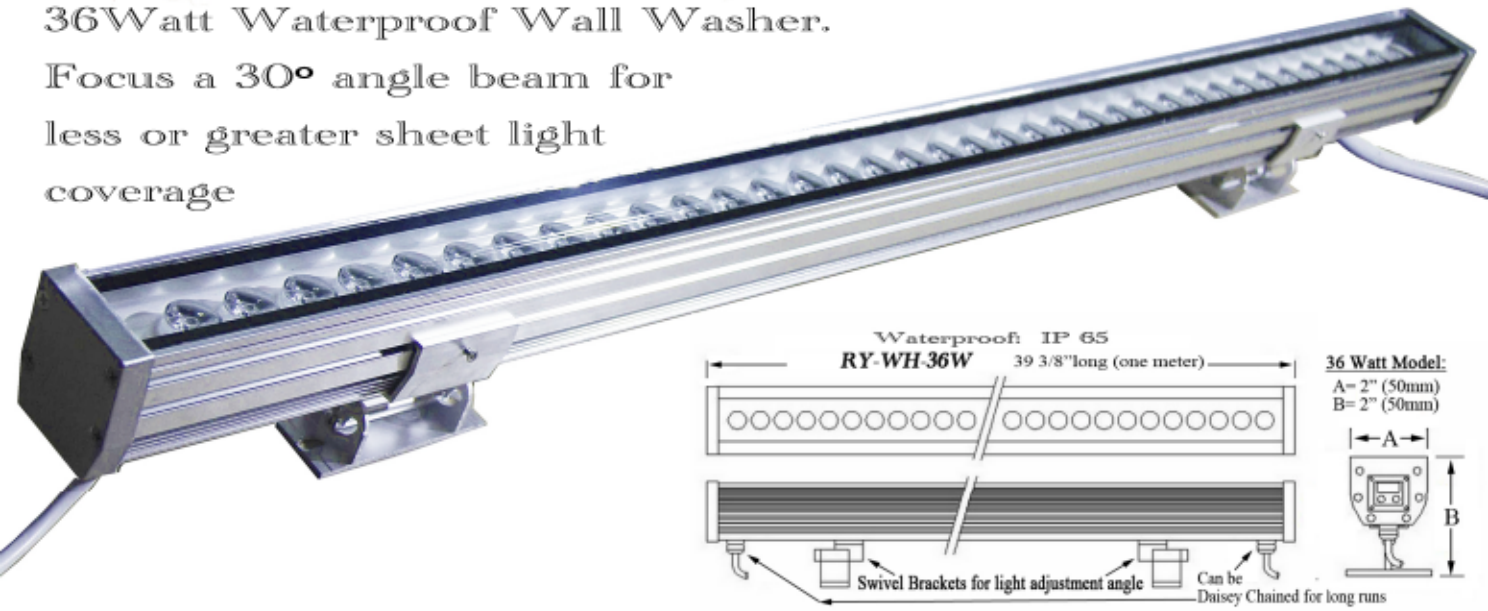

Approved For
Wet Location
File #: E137267

Support &
Construction

RY-WH-36W

2000 West Sims Way
Port Townsend, WA 98368
360-379-9030
www.vintagehardware.com

36Watt Waterproof Wall Washer.
Focus a 30° angle beam for
less or greater sheet light
coverage

Item NO:	RY-WH-36W
Power :	36W
Light body:	aluminum+toughened glass
LED Qty :	36pcs
Voltage:	AC90-120V,60Hz
Output current	constant current 300mA
Color Temp. :	2700°K to 3500°K
Emitting Color :	Warm white
Luminous:	2800lm
Size:	1000mm × 50mm × 50mm
CRI :	Ra>80
Waterproof Standard	IP65
Power factor:	>90
Beam angle:	30°
Lifespan :	>50000Hrs
Temperature :	-30°C +60°C
Wash height	5-8m
Mounting bracket	beam angle adjustable
Installation	screw fixation
Warranty	1 year
Certification :	UL, CE, ROHS

Construction:

Constructed from aluminum metal with a toughened glass cover. Standard Kelvin color is 3000°K

36 watts delivers a focused and magnified beam of 2800 lumens.

Installs from 10 feet to 25 feet of height.