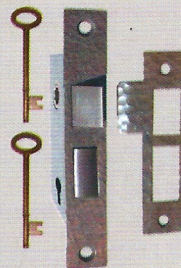

Hammered Copper Entry Door Sets & Hardware

ZC-100SP Outside entry plate with **ZC-101TL** inside entry plate and **L-9SPAC-DL** Plates measure 21" h x 3 1/2" w. Lock body is 5 1/2" h x 3 5/8" w x 13/16" thick. Lock face is 1" w x 7 1/2" h with a 2 1/2" backset. This Vintage Hardware lock set makes an elegant and complete Arts & Crafts style entry for your door. All Pieces are made of solid copper and hand hammered including the strikeplate and lock face.

ZC-100DL \$932.00
Double door versions available.

ZC-103SP Outside entry plate with **ZC-104TL** inside entry plate and **L-9SPAC-DL** Plates measure 21" h x 3 1/2" w. Lock body is 5 1/2" h x 3 5/8" w x 13/16" thick. Lock face is 1" w x 7 1/2" h with a 2 1/2" backset. This Vintage Hardware lock set makes an elegant and complete Arts & Crafts style entry for your door. All Pieces are made of solid copper and hand hammered including the strikeplate and lock face.

ZC-103DL \$880.00
Double door versions available.

A&C Knob Entry Set

ZC-19ENT SET
Consists of 2 plates, lock, cylinder and stikeplate. Doorplates measure: 8" h x 2 1/2" w \$328.00

A&C Doornobs Sold Separately

Round door knob **ZC-67DK** \$81.25 pr Includes spindle

A&C Interior Locking Passage Set

ZC-19PAS SET
Consists of 2 plates, lock and stikeplate. Doorplates measure: 8" h x 2 1/2" w \$234.00

ZC-25SS
2 3/4" X 4 1/2" \$53.30 ea